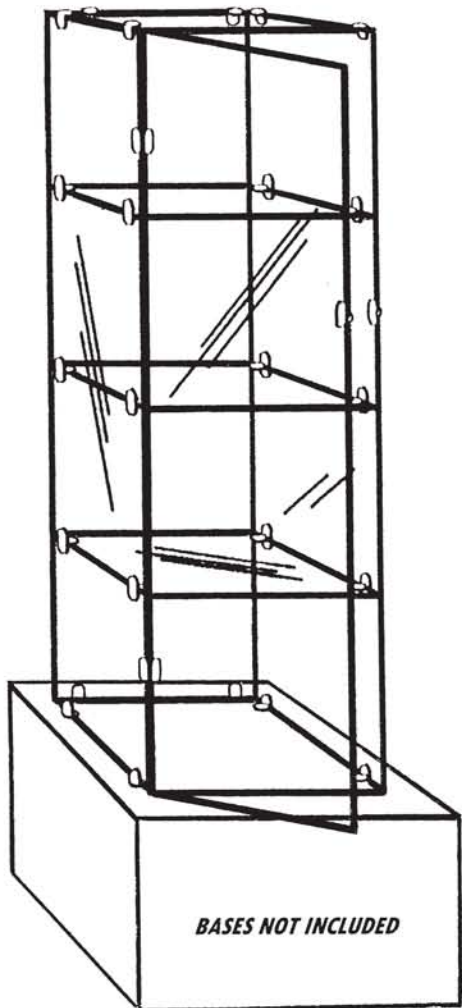

H2TKT12

H2TKT15

H2TKT14

*Our Tempered Glass Security Cases are a cost-effective display solution for those valuable goods you'd rather keep behind glass. Besides the merchandise visibility they provide, these all-glass cases pick up ambient room light on all sides, eliminating the need for supplemental lighting.*

*Offered in kit form, with assembly available at very reasonable rates.*

	<u>Assembled Dimensions</u>	<u># of Display Levels</u>	<u>Glass sizes used in construction</u>
H2SC1111	11" w x 11" h x 11" d	1	10" x 10"
H2SC1117	11" w x 17" h x 11" d	2	10" x 10", 10" x 16"
H2SC1119	11" w x 19" h x 11" d	3	10" x 10", 10" x 18"
H2SC1137	11" w x 37" h x 11" d	4	10" x 10", 10" x 36"
H2SC1149	11" w x 49" h x 11" d	5	10" x 10", 10" x 48"
H2SC1313	13" w x 13" h x 13" d	1	12" x 12"
H2SC1337	13" w x 37" h x 13" d	3	12" x 12", 12" x 36"
H2SC1349	13" w x 49" h x 13" d	4	12" x 12", 12" x 48"
H2SC1515	15" w x 15" h x 15" d	1	14" x 14"
H2SC1537	15" w x 37" h x 15" d	3	14" x 14", 14" x 36"
H2SC1549	15" w x 49" h x 15" d	4	14" x 14", 14" x 48"
H2SC1717	17" w x 17" h x 17" d	1	16" x 16"
H2SC1919	19" w x 19" h x 19" d	1	18" x 18"
H2SC1949	19" w x 19" h x 49" d	4	18" x 18", 18" x 48"

**BASES NOT INCLUDED**

**1/4" Thick Plate Glass Shelving**

- H2P1048 10" wide x 48" long
- H2P1248 12" wide x 48" long
- H2P1448 14" wide x 48" long
- H2P1648 16" wide x 48" long

*Call for availability and pricing of glass sizes not listed here.*