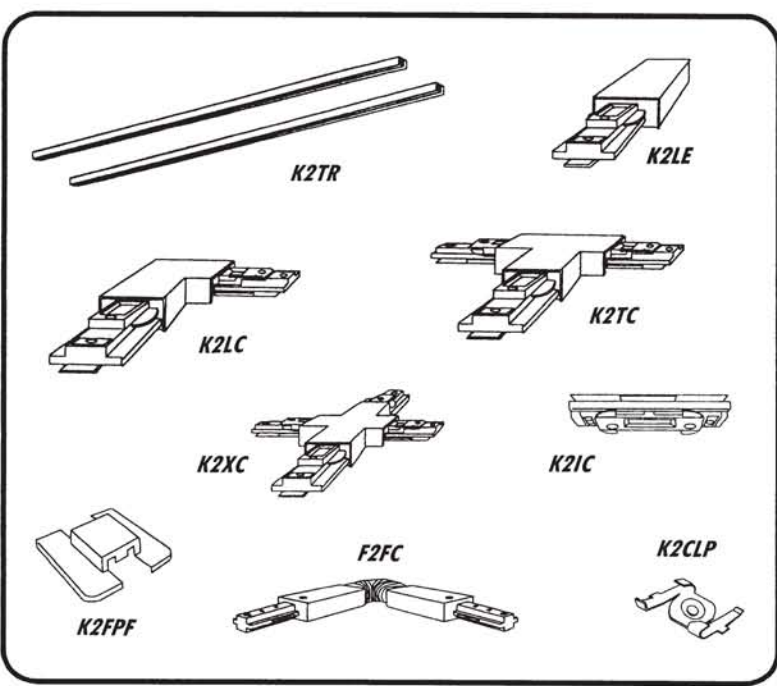

K

LIGHTING

**TRACK LIGHTING SYSTEM**SURFACE TRACK SECTIONS (white or black)

Single phase, 120 volt, 20 amp, 3 - wire system.

K2TR24 2' (24" length)**K2TR48** 4' (48" length)**K2TR96** 8' (96" length)LIVE END WITH BOX CANOPY (white or black)**K2LE**2 - WAY "L" CONNECTOR (white or black)**K2LC**3 - WAY "T" CONNECTOR (white or black)**K2TC**4 - WAY "X" CONNECTOR**K2XC** WHITE**K9XC** BLACK BY SPECIAL ORDER2 - WAY "I" SPLICER**K2IC** WHITE**K9IC** BLACK BY SPECIAL ORDERFLOATING POWER FEED**K2FPF** WHITE**K9FPF** BLACK BY SPECIAL ORDERFLEXIBLE 2 - WAY CONNECTOR**F2FC** WHITE**F9FC** BLACK BY SPECIAL ORDERT - BAR CLIP (for mounting track to drop ceilings)**K2CLP**LOW VOLTAGE HALOGEN LIGHTING FIXTURES