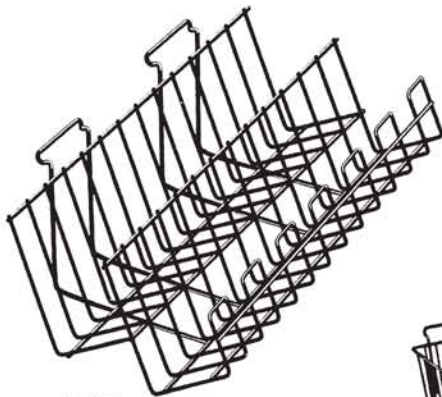

**B212124** 12" d x 12" w x 4" h

**B212128** 12" d x 12" w x 8" h

**B212244** 12" d x 24" w x 4" h

**B212128SL** 12" d x 12" w x 8" h w/ SLOPED SIDES (white only)

" UNIVERSAL " WIRE BASKETS (white, black, or silver)

**B21266U** 12" d x 6" w x 6" h

**B212244U** 12" d x 24" w x 4" h

**B2DSL** 10" d x 24" w x 5" h w/ SLOPED FRONT & BACK

**B2WS1224**

**B2AWS**

**B2VS2**

**B2DSL**

**B212128**

**B21266U**

**B212124**

**B212128SL**

**B212244U**

**B212244**