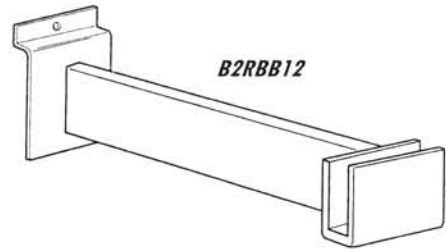

B2RBB12

RECTANGULAR BAR BRACKETS (chrome)

- B2RBB2 2"
- B2RBB12 12"