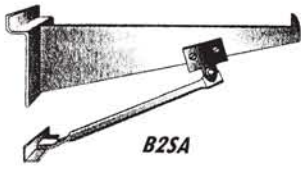

60 Degree  
B2CF60

120 Degree  
B9CF120

90 Degree  
B2CF90

Let us help you design a custom Slatwall display with our easy-to-use connector forms!

135 Degree  
B9CF135

4 - Way  
B9CF4W

"Y"  
B9CFY

- |                |                             |                  |
|----------------|-----------------------------|------------------|
| <b>B9CF30</b>  | <b>30 Degree Connector</b>  | BY SPECIAL ORDER |
| <b>B9CF45</b>  | <b>45 Degree Connector</b>  | BY SPECIAL ORDER |
| <b>B2CF60</b>  | <b>60 Degree Connector</b>  |                  |
| <b>B2CF90</b>  | <b>90 Degree Connector</b>  |                  |
| <b>B9CF120</b> | <b>120 Degree Connector</b> | BY SPECIAL ORDER |
| <b>B9CF135</b> | <b>135 Degree Connector</b> | BY SPECIAL ORDER |
| <b>B9CF4W</b>  | <b>4 - Way Connector</b>    | BY SPECIAL ORDER |
| <b>B9CFY</b>   | <b>"Y" Connector</b>        | BY SPECIAL ORDER |

B2UH

B2PH

B2SB

P2SR

B2SA

B2FO

B2HFO

B2HWF