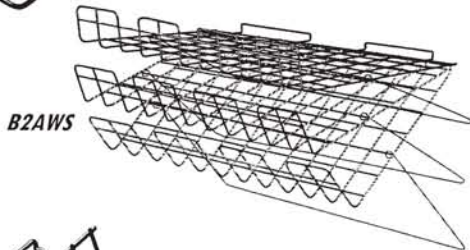

WIRE VIDEO SHELVES (grey)

B9WVS24 23^{7/8}" length *BY SPECIAL ORDER*

B2WVS48 48" length

Additional colors available BY SPECIAL ORDER

FLAT WIRE SHELF (white, black, or silver)

B2WS1224 12" d x 24" w

ADJUSTABLE WIRE SHELF (white, black, or silver)

B2AWS 15" d x 24" w

TIERED VIDEO / CD / BOOKSHELVES

B2VS2 2 - tier

B2VS3 3 - tier

WIRE BASKETS (chrome, white, or black)

B212124 12" d x 12" w x 4" h

B212128 12" d x 12" w x 8" h

B212244 12" d x 24" w x 4" h

B212128SL 12" d x 12" w x 8" h w/ SLOPED SIDES (white only)

" UNIVERSAL " WIRE BASKETS (white, black, or silver)

B21266U 12" d x 6" w x 6" h

B212244U 12" d x 24" w x 4" h

B2DSL 10" d x 24" w x 5" h w/ SLOPED FRONT & BACK

B2AWS