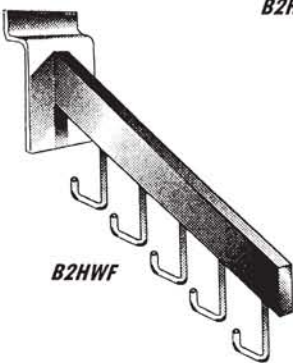

60 Degree  
B2CF60

120 Degree  
B9CF120

90 Degree  
B2CF90

Let us help you design a custom Slatwall display with our easy-to-use connector forms!

135 Degree  
B9CF135

4 - Way  
B9CF4W

"Y"  
B9CFY

- |                |                             |                  |
|----------------|-----------------------------|------------------|
| <b>B9CF30</b>  | <b>30 Degree Connector</b>  | BY SPECIAL ORDER |
| <b>B9CF45</b>  | <b>45 Degree Connector</b>  | BY SPECIAL ORDER |
| <b>B2CF60</b>  | <b>60 Degree Connector</b>  |                  |
| <b>B2CF90</b>  | <b>90 Degree Connector</b>  |                  |
| <b>B9CF120</b> | <b>120 Degree Connector</b> | BY SPECIAL ORDER |
| <b>B9CF135</b> | <b>135 Degree Connector</b> | BY SPECIAL ORDER |
| <b>B9CF4W</b>  | <b>4 - Way Connector</b>    | BY SPECIAL ORDER |
| <b>B9CFY</b>   | <b>"Y" Connector</b>        | BY SPECIAL ORDER |

B2UH

B2PH

B2SB

P2SR

B2SA

B2FO

B2HFO

B2HWF

B2HPF

B2WHP

B2HP

UTILITY HOOK (chrome, white, or black)

B2UH

3/16" dia. DISPLAY HOOKS (chrome)

- B2PH1X 1"
- B2PH4X 4"
- B2PH6X 6"

1/4" dia. DISPLAY HOOKS (chrome, white, or black)