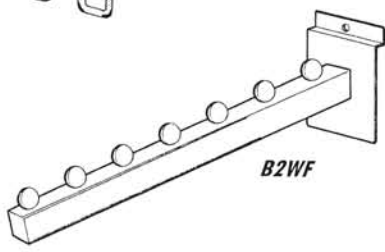

60 Degree  
B2CF60

120 Degree  
B9CF120

90 Degree  
B2CF90

Let us help you design a custom Slatwall display with our easy-to-use connector forms!

135 Degree  
B9CF135

4 - Way  
B9CF4W

"Y"  
B9CFY

- |                |                             |                  |
|----------------|-----------------------------|------------------|
| <b>B9CF30</b>  | <b>30 Degree Connector</b>  | BY SPECIAL ORDER |
| <b>B9CF45</b>  | <b>45 Degree Connector</b>  | BY SPECIAL ORDER |
| <b>B2CF60</b>  | <b>60 Degree Connector</b>  |                  |
| <b>B2CF90</b>  | <b>90 Degree Connector</b>  |                  |
| <b>B9CF120</b> | <b>120 Degree Connector</b> | BY SPECIAL ORDER |
| <b>B9CF135</b> | <b>135 Degree Connector</b> | BY SPECIAL ORDER |
| <b>B9CF4W</b>  | <b>4 - Way Connector</b>    | BY SPECIAL ORDER |
| <b>B9CFY</b>   | <b>"Y" Connector</b>        | BY SPECIAL ORDER |

B2UH

B2PH

B2SB

P2SR

B2SA

B2FO

B2HFO

B2HWF