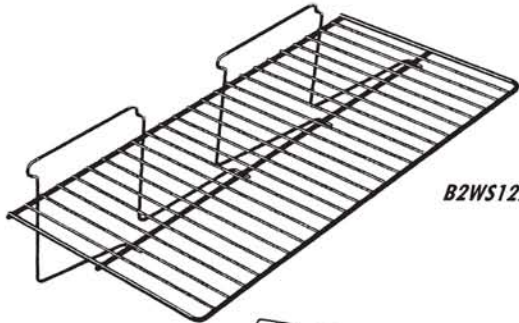

WIRE VIDEO SHELVES (grey)

B9WVS24 23^{7/8}" length *BY SPECIAL ORDER*

B2WVS48 48" length

Additional colors available BY SPECIAL ORDER

FLAT WIRE SHELF (white, black, or silver)

B2WS1224 12" d x 24" w

ADJUSTABLE WIRE SHELF (white, black, or silver)

B2AWS 15" d x 24" w

TIERED VIDEO / CD / BOOKSHELVES

B2VS2 2 - tier

B2VS3 3 - tier

WIRE BASKETS (chrome, white, or black)

B212124 12" d x 12" w x 4" h

B212128 12" d x 12" w x 8" h

B212244 12" d x 24" w x 4" h

B212128SL 12" d x 12" w x 8" h w/ SLOPED SIDES (white only)

" UNIVERSAL " WIRE BASKETS (white, black, or silver)

B21266U 12" d x 6" w x 6" h

B212244U 12" d x 24" w x 4" h

B2DSL 10" d x 24" w x 5" h w/ SLOPED FRONT & BACK

B2WS1224