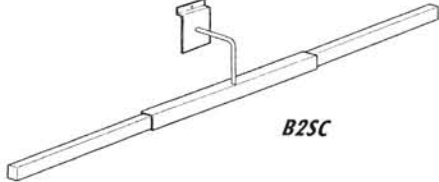

B2RRBX

12" ROUND ROD BRACKETS (chrome)

- B2RRB For 1" diameter rod
- B2RRBX For 1 1/4" diameter rod

B2HD

BALL DISPLAYER (chrome or white)

B2BD

B2BD

HANGER STYLE SHIRT DISPLAYER (chrome, white, or black)

B2HD

SCARECROW SHIRT DISPLAYER (chrome, white, or black)

B2SC

ADJUSTABLE WIRE LITERATURE HOLDER (white)

B2ALH

SWIVEL TIP GUITAR DISPLAY (black only)

B2GD

SAXOPHONE DISPLAY (chrome, white, or black)

- B9SAX BY SPECIAL ORDER

B2SE

HERCULES CLIP (white or black)

B2HCS

WIRE EASEL (white only)

B2SE

WIRE BALL CAP DISPLAYER (chrome, white or black)

B2BCD