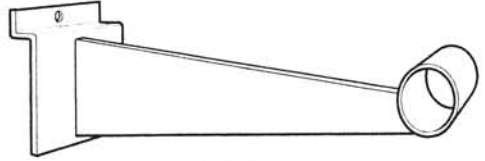

B2RRBX

12" ROUND ROD BRACKETS (chrome)

- B2RRB For 1" diameter rod
- B2RRBX For 1 1/4" diameter rod

B2HD

BALL DISPLAYER (chrome or white)

B2BD

B2BD

HANGER STYLE SHIRT DISPLAYER (chrome, white, or black)