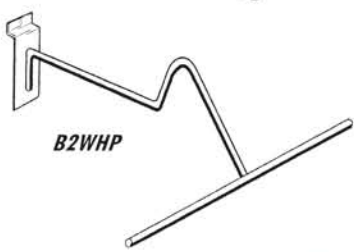

60 Degree  
B2CF60

120 Degree  
B9CF120

90 Degree  
B2CF90

Let us help you design a custom Slatwall display with our easy-to-use connector forms!

135 Degree  
B9CF135

4 - Way  
B9CF4W

"Y"  
B9CFY

- |                |                             |                  |
|----------------|-----------------------------|------------------|
| <b>B9CF30</b>  | <b>30 Degree Connector</b>  | BY SPECIAL ORDER |
| <b>B9CF45</b>  | <b>45 Degree Connector</b>  | BY SPECIAL ORDER |
| <b>B2CF60</b>  | <b>60 Degree Connector</b>  |                  |
| <b>B2CF90</b>  | <b>90 Degree Connector</b>  |                  |
| <b>B9CF120</b> | <b>120 Degree Connector</b> | BY SPECIAL ORDER |
| <b>B9CF135</b> | <b>135 Degree Connector</b> | BY SPECIAL ORDER |
| <b>B9CF4W</b>  | <b>4 - Way Connector</b>    | BY SPECIAL ORDER |
| <b>B9CFY</b>   | <b>"Y" Connector</b>        | BY SPECIAL ORDER |

B2UH

B2PH

B2SB

P2SR

B2SA

B2FO

B2HFO

B2HWF

B2HPF

B2WHP

B2HP

UTILITY HOOK (chrome, white, or black)

B2UH

3/16" dia. DISPLAY HOOKS (chrome)

- B2PH1X 1"
- B2PH4X 4"
- B2PH6X 6"

1/4" dia. DISPLAY HOOKS (chrome, white, or black)