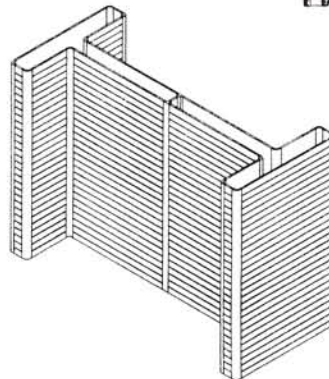

B2EC

45 Degree  
B9CF45

B2LC

**SLATWALL CONNECTOR FORMS**

Construct free - standing displays or add some dimension to your wall installations with these rigid, 8' forms. All configurations are available in white, black, grey, and almond and require only a staple gun to attach to your **Slatwall** panels.

60 Degree  
B2CF60

120 Degree  
B9CF120

90 Degree  
B2CF90

Let us help you design a custom Slatwall display with our easy-to-use connector forms!

135 Degree  
B9CF135

4 - Way  
B9CF4W

"Y"  
B9CFY

- |                |                             |                  |
|----------------|-----------------------------|------------------|
| <b>B9CF30</b>  | <b>30 Degree Connector</b>  | BY SPECIAL ORDER |
| <b>B9CF45</b>  | <b>45 Degree Connector</b>  | BY SPECIAL ORDER |
| <b>B2CF60</b>  | <b>60 Degree Connector</b>  |                  |
| <b>B2CF90</b>  | <b>90 Degree Connector</b>  |                  |
| <b>B9CF120</b> | <b>120 Degree Connector</b> | BY SPECIAL ORDER |
| <b>B9CF135</b> | <b>135 Degree Connector</b> | BY SPECIAL ORDER |
| <b>B9CF4W</b>  | <b>4 - Way Connector</b>    | BY SPECIAL ORDER |
| <b>B9CFY</b>   | <b>"Y" Connector</b>        | BY SPECIAL ORDER |