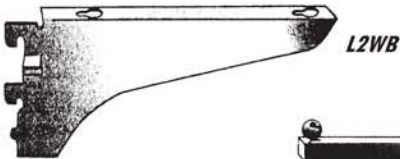

L2SS10

L2SS20

L2SS30

P2SR

L2OR

L2SB

L2WB

L2F01

L2WF1

L2RBB21

L2RBB121

L2RRB2X1

L2RRB12X1

WALL STANDARDS

Regular Duty (1/2" slots on 1" centers - Zinc finish).

- L2SS1060 60" long single slot
- L2SS1072 72" long single slot
- L2SS1084 84" long single slot
- L2DS2060 60" long double slot