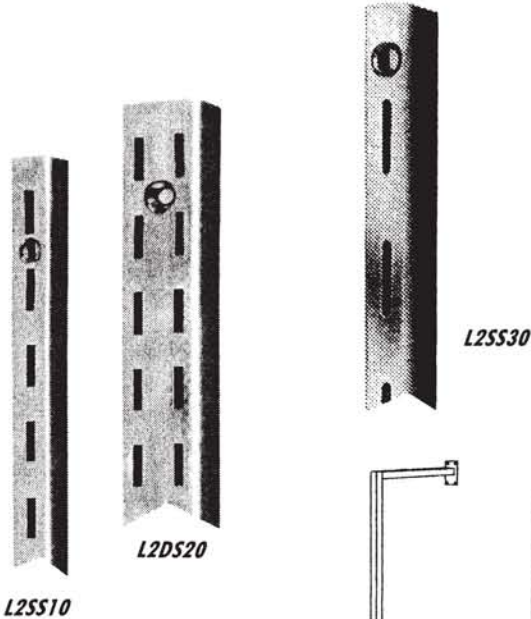

L2SS10

L2SS20

L2SS30

P2SR

L2OR

L2SB

L2WB

L2F01

L2WF1

L2RBB21

L2RBB121

L2RRB2X1

L2RRB12X1

WALL STANDARDS

Regular Duty (1/2" slots on 1" centers - Zinc finish).

- L2SS1060 60" long single slot
- L2SS1072 72" long single slot
- L2SS1084 84" long single slot
- L2DS2060 60" long double slot

Heavy duty (1" slots on 2" centers - zinc finish)

- L2SS3060 60" long single slot
- L2SS3072 72" long single slot

OUTRIGGERS

Rear - slotted (1/2" on 1" centers), 1" square uprights are 84" tall and attach to two points on wall (or window framing) with included brackets. Accepts the heaviest of loads, as weight load is transferred to the floor.