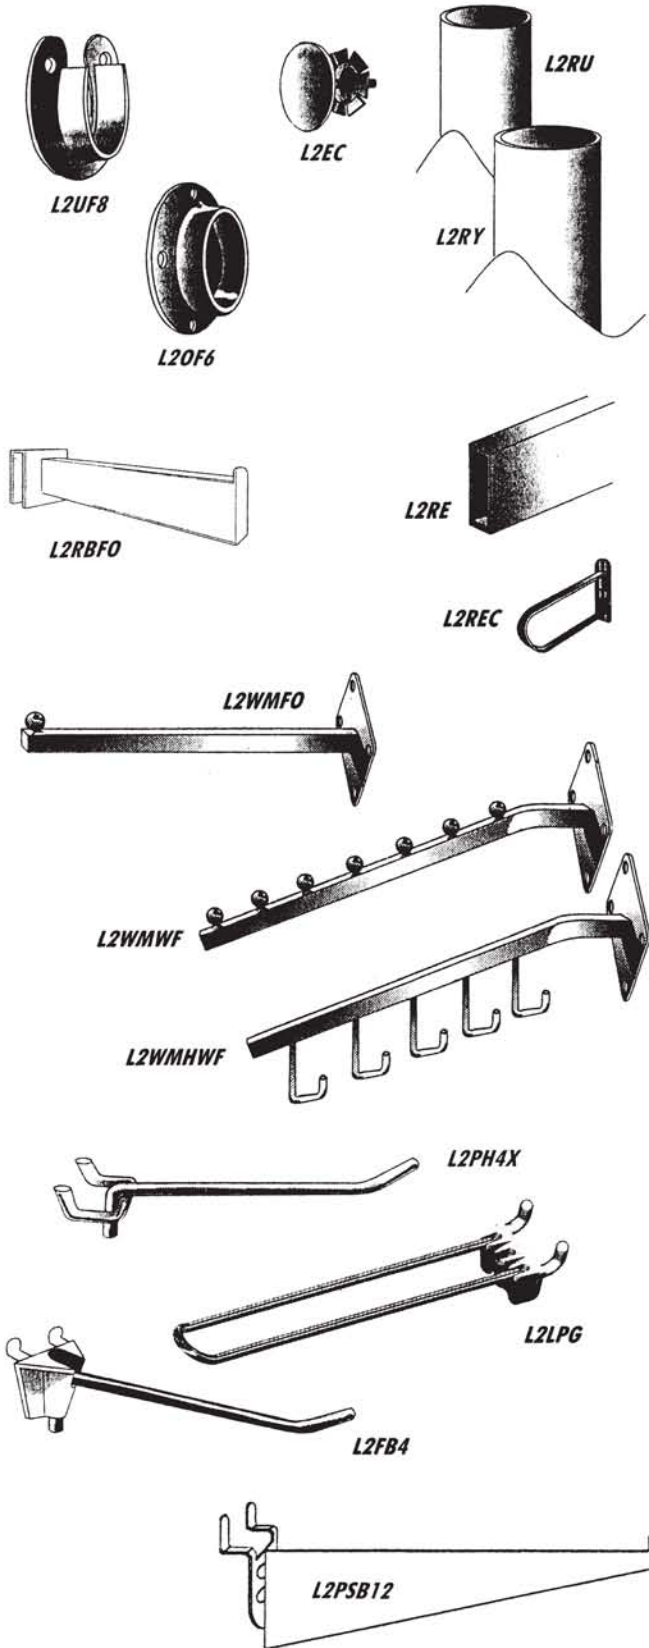

12" FACEOUT (chrome)

Fit regular duty standard

L2F01

WATERFALL (chrome)

Fit regular duty standard

L2WF1

RECTANGULAR BAR BRACKETS (chrome)

Fit regular duty standards

- L2RBB21 2" long
- L2RBB121 12" long

ROUND ROD BRACKETS (chrome)

For 1" diameter rod

- L2RRB21 2" long
- L2RRB121 12" long

For 1 1/4" diameter rod

- L2RRB2X1 2" long
- L2RRB12X1 12" long

ROUND HANGROD & ENDCAPS

Chrome - finished and available in two tubing diameters

- 1" diameter
L2RU4 48" length
L2RU5 60" length
L2RU6 72" length
L2EC 1" dia End Cap
- 1 1/4" diameter
L2RY5 60" length
L2RY12 144" length
L2ECX 1 1/4" dia End Cap

HANGROD FLANGES

For 1" diameter rod

- L2UF** Open "U" Style
L2OF Closed "O" Style

RECTANGULAR HANGROD & ENDCAPS

Chrome - finished, 1/2" x 1 1/2" bar

- L2RE4** 48" length
L2RE5 60" length
L2REC End Cap

12" RECTANGULAR BAR FACEOUT